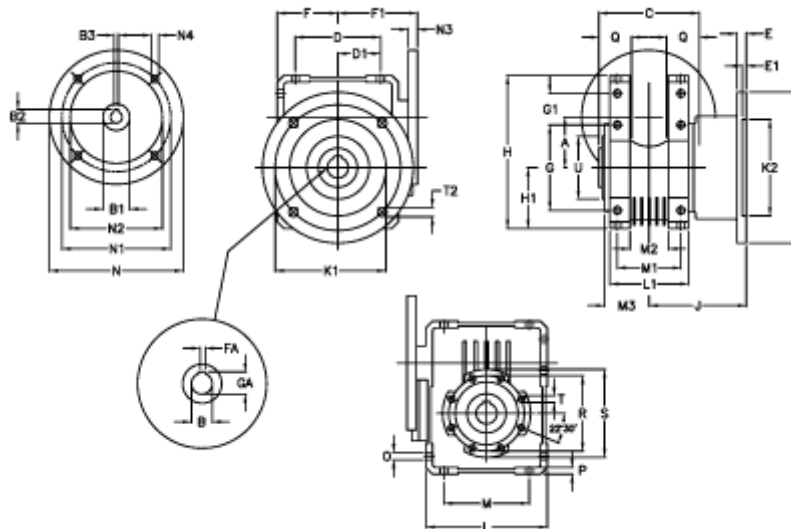

Article number: 392207500744536

Description: Worm Gear with Torque Limiter  
W75 L2-UF-7-P112B5

## Measures

A = 75.00	E = 12	H = 220.5	M = 126	N4 = 12,5	U = 90
B = 30	E1 = 5	H1 = 87.0	M1 = 82	O = 10.5	
B1 E7 = 28	F = 87	J = 111.0	M2 = 44	P = 9	
B2 = 31.3	F1 = 120	K = 200	M3 = 59	Q = 40	
B3 H9 = 8	FA = 8	K1 = 165	N = 250	R = 110	
C = 127	G = 126	K2 = 130	N1 = 215	S = 125	
D = 109.5	G1 = 46.5	L = 174	N2 = 180	T = M8x14	
D1 = 46.5	GA = 33.3	L1 = 104	N3 = 13.0	T2 = 12.5	